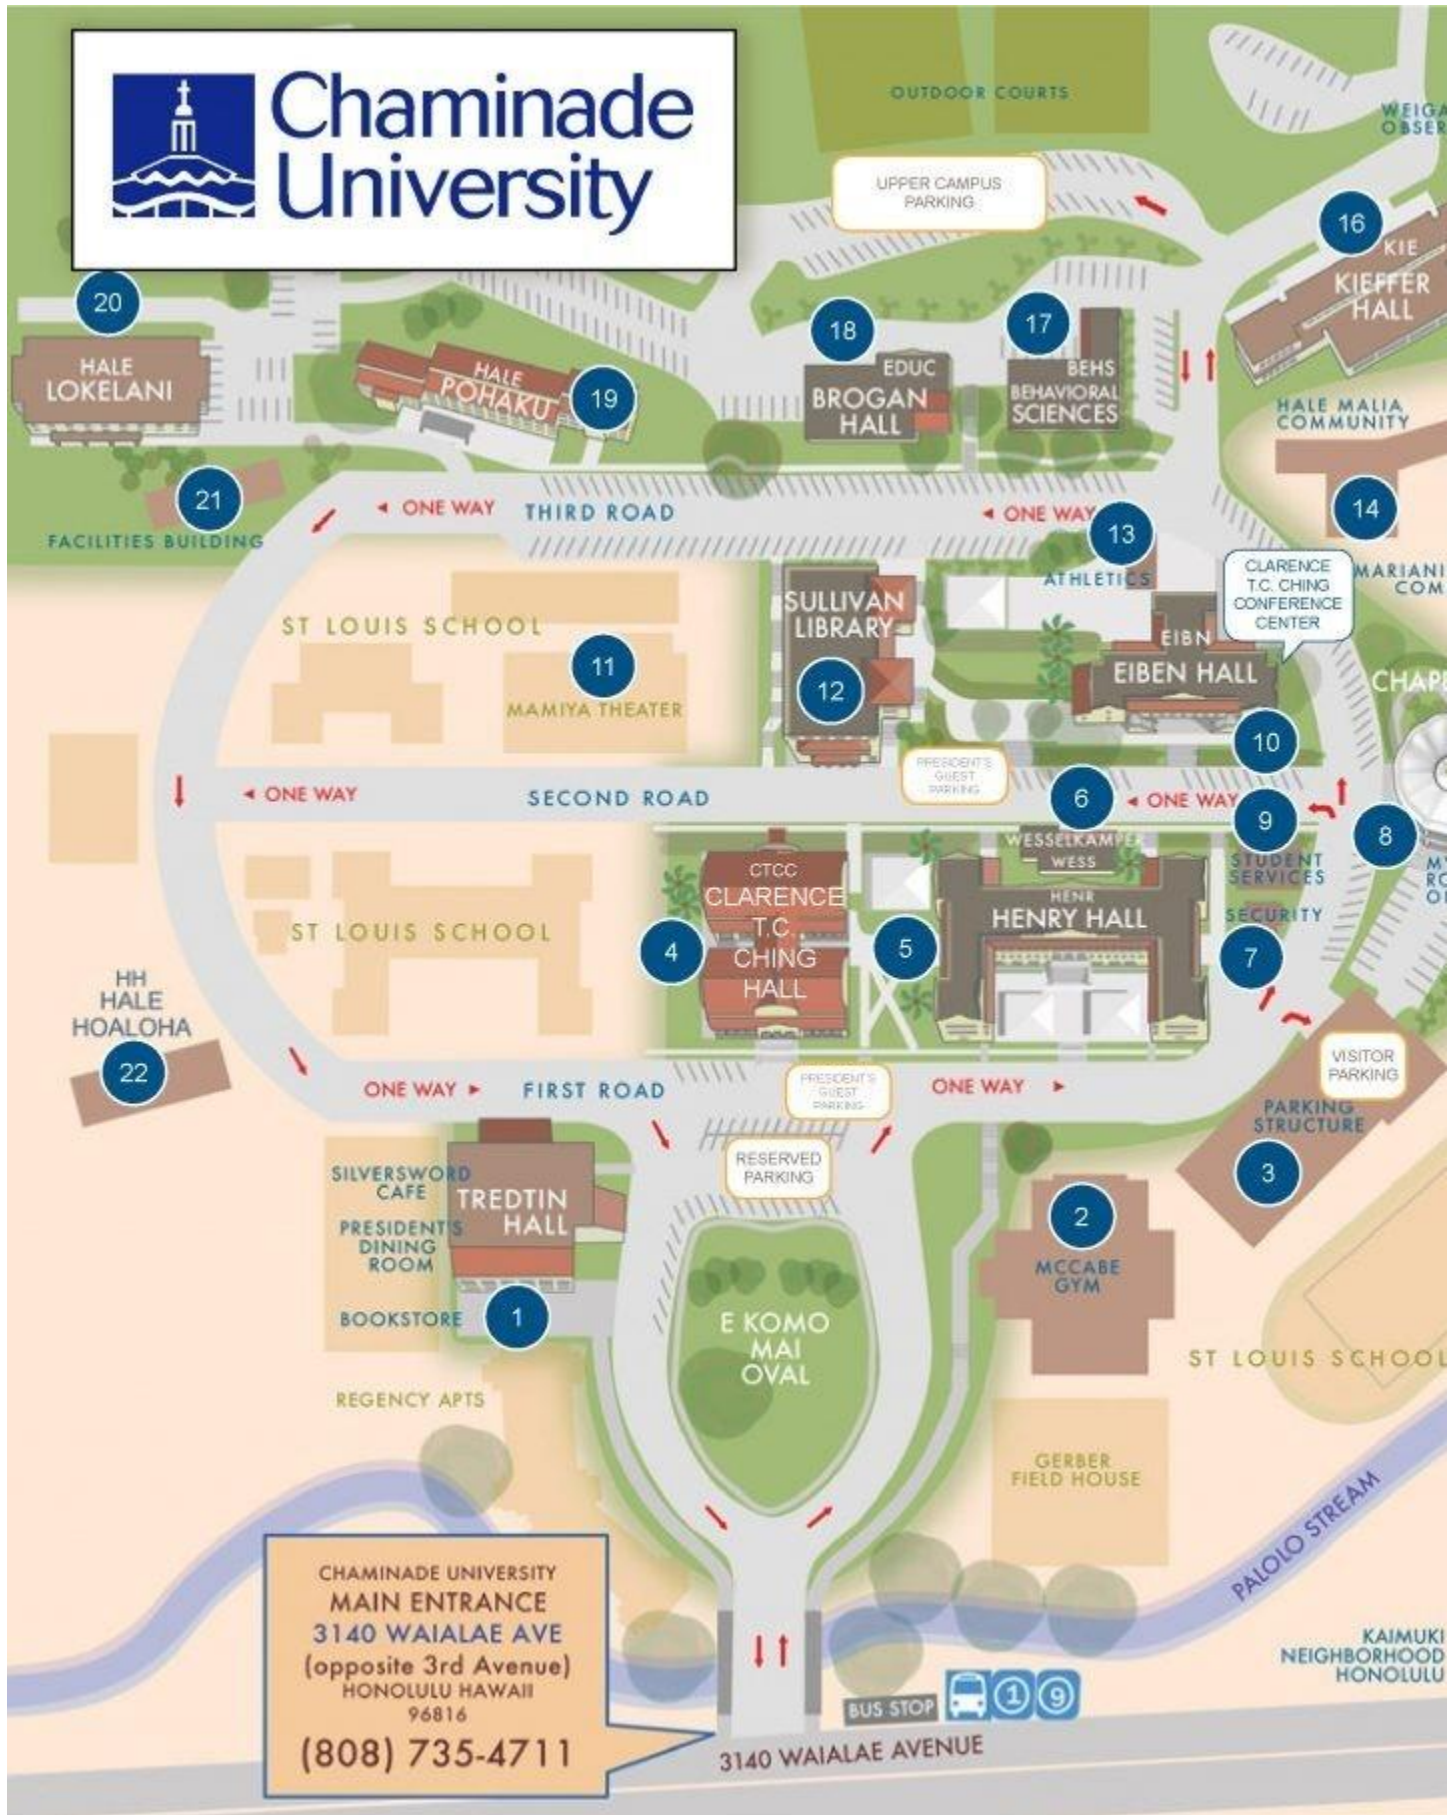

Kaimuki Christmas Parade Staging Area Map

TOP OF CHAMINADE

WAIALAE AVENUE

WAIALAE AVENUE

Chaminade University

CHAMINADE UNIVERSITY
MAIN ENTRANCE
3140 WAIALAE AVE
(opposite 3rd Avenue)
HONOLULU HAWAII
96816
(808) 735-4711

3140 WAIALAE AVENUE